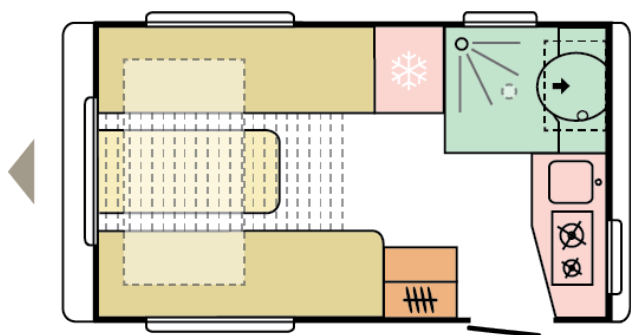

ACTION 361 LT

☀ DAY

🌙 NIGHT

5213
total length
(including tow bar)
(mm)

2196
total width (mm)

2545
total height (mm)

987
(WITHOUT
ALL INC'
PACK)

mass in running
order (miro-min, kg)

2
nr. of berths

B. DIMENSIONS AND WEIGHTS

For illustrative purposes only. Can show product and/or interior combinations which may not be available on all markets.

Total length (including tow bar) (mm)	5213
Body length (mm)	4010
Internal length (mm)	3610
Total width (mm)	2196
Internal width (mm)	2080
Total height (mm)	2545
Internal height (mm)	1950
Awning perimeter dimensions (body/chassis, cm)	765
Flat roof length	1006
Mass of the unladen vehicle (kg)	960 (WITHOUT ALL INC' PACK)
Mass in running order (MIRO-min, kg)	987 (WITHOUT ALL INC' PACK)
All Inclusive Pack additional weight (kg)	24
Maximum technical permissible laden mass (MTPLM) (kg)	1300
Minimal technically permissible laden mass (MTPLM-min, kg)	1150
Max loading weight (kg) with All Inclusive Pack weight deducted	139/289
Max nose weight	100
Floor, wall and roof total thickness (mm)	40/24/23,8
Floor, wall and roof insulation thickness (mm)	29/20/20
<hr/>	
Maximal homologated weight 1300kg	O
Mud protection	ALL INC' PACK
AKS Stabiliser	X
Shock absorbers	X
Al-Ko galvanised steel chassis	X
Number of axles	1
AL-KO Secure wheel lock preinstallations	X
Chassis type	AL-KO
Standard supporting legs	X
Drawbar cover	X
NEW ADRIA alloy wheels	-
NEW ADRIA alloy wheels higher	-
ADRIA ALU WHEELS 15"	X
Tyre size	205/65 R15 C (93 N)