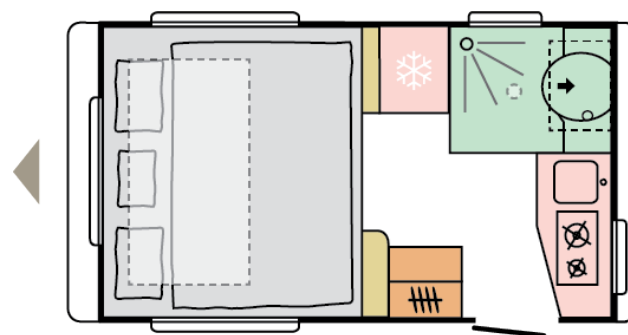

ACTION 361 LT

☀ DAY

🌙 NIGHT

5213
total length
(including tow bar)
(mm)

2196
total width (mm)

2545
total height (mm)

987
(WITHOUT
ALL INC'
PACK)

mass in running
order (miro-min, kg)

2
nr. of berths

B. DIMENSIONS AND WEIGHTS

For illustrative purposes only. Can show product and/or interior combinations which may not be available on all markets.

Total length (including tow bar) (mm)	5213
Body length (mm)	4010
Internal length (mm)	3610
Total width (mm)	2196
Internal width (mm)	2080
Total height (mm)	2545
Internal height (mm)	1950
Awning perimeter dimensions (body/chassis, cm)	765
Flat roof length	1006
Mass of the unladen vehicle (kg)	960 (WITHOUT ALL INC' PACK)
Mass in running order (MIRO-min, kg)	987 (WITHOUT ALL INC' PACK)
All Inclusive Pack additional weight (kg)	24
Maximum technical permissible laden mass (MTPLM) (kg)	1300
Minimal technically permissible laden mass (MTPLM-min, kg)	1150
Max loading weight (kg) with All Inclusive Pack weight deducted	139/289
Max nose weight	100
Floor, wall and roof total thickness (mm)	40/24/23,8
Floor, wall and roof insulation thickness (mm)	29/20/20
<hr/>	
Maximal homologated weight 1300kg	O
Mud protection	ALL INC' PACK
AKS Stabiliser	X
Shock absorbers	X
Al-Ko galvanised steel chassis	X
Number of axles	1
AL-KO Secure wheel lock preinstallations	X
Chassis type	AL-KO
Standard supporting legs	X
Drawbar cover	X
NEW ADRIA alloy wheels	-
NEW ADRIA alloy wheels higher	-
ADRIA ALU WHEELS 15"	X
Tyre size	205/65 R15 C (93 N)