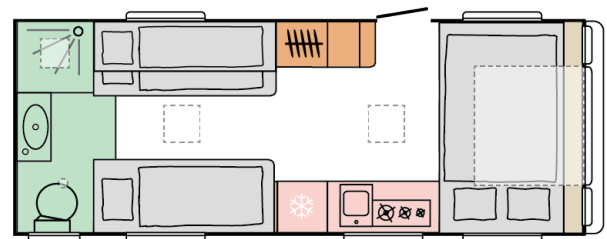

# ADORA 612 DL SEINE

☀ DAY

🌙 NIGHT

**8190**

total length  
(including tow bar)  
(mm)

**2299**

total width (mm)

**2600**

total height (mm)

**1612**

**(WITHOUT  
ALL INC'  
PACK)**

mass in running  
order (miro-min, kg)

**5**

nr. of berths

For illustrative purposes only. Can show product and/or interior combinations which may not be available on all markets.

## B. DIMENSIONS AND WEIGHTS

---

Total length (including tow bar) (mm)	8190
Body length (mm)	6850
Internal length (mm)	6142
Total width (mm)	2299
Internal width (mm)	2170
Total height (mm)	2600
Internal height (mm)	1950
Awning perimeter dimensions (body/chassis, cm)	1072/632
Flat roof length	4860
Mass of the unladen vehicle (kg)	1580 (WITHOUT ALL INC' PACK)
Mass in running order (MIRO-min, kg)	1612 (WITHOUT ALL INC' PACK)
All Inclusive Pack additional weight (kg)	43
Maximum technical permissible laden mass (MTPLM) ( kg )	1800
Minimal technically permissible laden mass (MTPLM-min, kg)	1800
Max loading weight (kg) with All Inclusive Pack weight deducted	145
Max nose weight	100
Floor, wall and roof total thickness (mm)	40/24/29
Floor, wall and roof insulation thickness (mm)	29/20/25