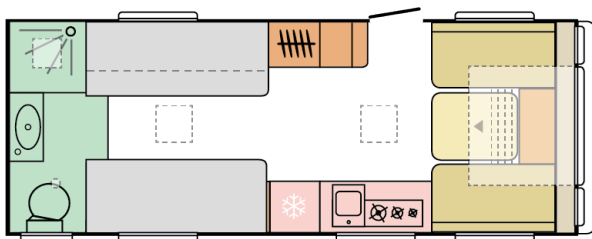

# ADORA 612 DL SEINE

☀ DAY

🌙 NIGHT

**8190**

total length  
(including tow bar)  
(mm)

**2299**

total width (mm)

**2600**

total height (mm)

**1612**

**(WITHOUT  
ALL INC'  
PACK)**

mass in running  
order (miro-min, kg)

**5**

nr. of berths

For illustrative purposes only. Can show product and/or interior combinations which may not be available on all markets.

## B. DIMENSIONS AND WEIGHTS

---

Total length (including tow bar) (mm)	8190
Body length (mm)	6850
Internal length (mm)	6142
Total width (mm)	2299
Internal width (mm)	2170
Total height (mm)	2600
Internal height (mm)	1950
Awning perimeter dimensions (body/chassis, cm)	1072/632
Flat roof length	4860
Mass of the unladen vehicle (kg)	1580 (WITHOUT ALL INC' PACK)
Mass in running order (MIRO-min, kg)	1612 (WITHOUT ALL INC' PACK)
All Inclusive Pack additional weight (kg)	43
Maximum technical permissible laden mass (MTPLM) ( kg )	1800
Minimal technically permissible laden mass (MTPLM-min, kg)	1800
Max loading weight (kg) with All Inclusive Pack weight deducted	145
Max nose weight	100
Floor, wall and roof total thickness (mm)	40/24/29
Floor, wall and roof insulation thickness (mm)	29/20/25