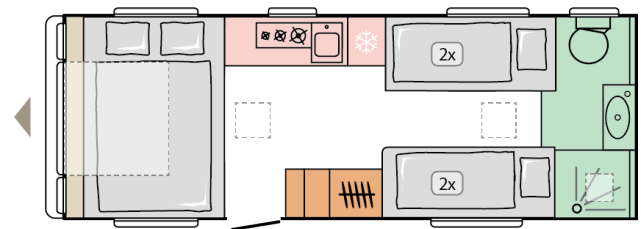

ADORA 623 DT SAVA

☀ DAY

🌙 NIGHT

8244

total length
(including tow bar)
(mm)

2460

total width (mm)

2600

total height (mm)

1705

**(WITHOUT
ALL INC'
PACK)**

mass in running
order (miro-min, kg)

6

nr. of berths

For illustrative purposes only. Can show product and/or interior combinations which may not be available on all markets.

B. DIMENSIONS AND WEIGHTS

Total length (including tow bar) (mm)	8244
Body length (mm)	6903
Internal length (mm)	6193
Total width (mm)	2460
Internal width (mm)	2310
Total height (mm)	2600
Internal height (mm)	1950
Awning perimeter dimensions (body/chassis, cm)	1077/637
Flat roof length	4910
Mass of the unladen vehicle (kg)	1670 (WITHOUT ALL INC' PACK)
Mass in running order (MIRO-min, kg)	1705 (WITHOUT ALL INC' PACK)
All Inclusive Pack additional weight (kg)	43
Maximum technical permissible laden mass (MTPLM) (kg)	2000
Minimal technically permissible laden mass (MTPLM-min, kg)	1900
Max loading weight (kg) with All Inclusive Pack weight deducted	152/252
Technically possible weight increase (optional MTPLM, kg)	-
Max nose weight	100
Floor, wall and roof total thickness (mm)	42/33/29
Floor, wall and roof insulation thickness (mm)	29/29/25
Maximal homologated weight 2000kg	O
Mud protection	ALL INC' PACK
AKS Stabiliser	X
Shock absorbers	ALL INC' PACK
AL-Ko ATC stability control	O
AL-Ko Delta galvanised steel chassis	X
Number of axles	2
AL-KO automatic adjustment	-
AL-KO Secure wheel lock preinstallations	X
Chassis type	AL-KO
Third wheel with the real tyre	-
Reinforced supporting legs	X
Supporting legs - prolonged spindle (mm)	X / 340