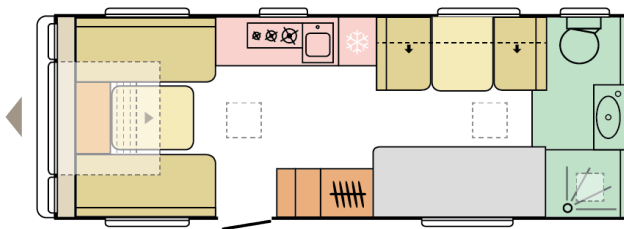

ADORA 623 DT SAVA

☀ DAY

🌙 NIGHT

8244

total length
(including tow bar)
(mm)

2460

total width (mm)

2600

total height (mm)

1705

**(WITHOUT
ALL INC'
PACK)**

mass in running
order (miro-min, kg)

6

nr. of berths

For illustrative purposes only. Can show product and/or interior combinations which may not be available on all markets.

B. DIMENSIONS AND WEIGHTS

Total length (including tow bar) (mm)	8244
Body length (mm)	6903
Internal length (mm)	6193
Total width (mm)	2460
Internal width (mm)	2310
Total height (mm)	2600
Internal height (mm)	1950
Awning perimeter dimensions (body/chassis, cm)	1077/637
Flat roof length	4910
Mass of the unladen vehicle (kg)	1670 (WITHOUT ALL INC' PACK)
Mass in running order (MIRO-min, kg)	1705 (WITHOUT ALL INC' PACK)
All Inclusive Pack additional weight (kg)	43
Maximum technical permissible laden mass (MTPLM) (kg)	2000
Minimal technically permissible laden mass (MTPLM-min, kg)	1900
Max loading weight (kg) with All Inclusive Pack weight deducted	152/252
Technically possible weight increase (optional MTPLM, kg)	-
Max nose weight	100
Floor, wall and roof total thickness (mm)	42/33/29
Floor, wall and roof insulation thickness (mm)	29/29/25
Maximal homologated weight 2000kg	O
Mud protection	ALL INC' PACK
AKS Stabiliser	X
Shock absorbers	ALL INC' PACK
AL-Ko ATC stability control	O
AL-Ko Delta galvanised steel chassis	X
Number of axles	2
AL-KO automatic adjustment	-
AL-KO Secure wheel lock preinstallations	X
Chassis type	AL-KO
Third wheel with the real tyre	-
Reinforced supporting legs	X
Supporting legs - prolonged spindle (mm)	X / 340