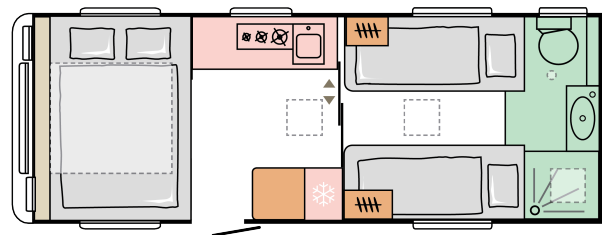

COLORADO

☀ DAY

☾ NIGHT

8260

total length
(including tow bar)
(mm)

2460

total width (mm)

2600

total height (mm)

1837

**(WITHOUT
ALL INC'
PACK)**

mass in running
order (miro-min, kg)

4

nr. of berths

For illustrative purposes only. Can show product and/or interior combinations which may not be available on all markets.

B. DIMENSIONS AND WEIGHTS

Total length (including tow bar) (mm)	8260
Body length (mm)	6908
Internal length (mm)	6193
Total width (mm)	2460
Internal width (mm)	2310
Total height (mm)	2600
Internal height (mm)	1950
Awning perimeter dimensions (body/chassis, cm)	1083/638
Flat roof length	4910
Mass of the unladen vehicle (kg)	1790 (WITHOUT ALL INC' PACK)
Mass in running order (MIRO-min, kg)	1837 (WITHOUT ALL INC' PACK)
All Inclusive Pack additional weight (kg)	54
Maximum technical permissible laden mass (MTPLM) (kg)	2000
Max loading weight (kg) with All Inclusive Pack weight deducted	109
Max nose weight	100
Floor, wall and roof total thickness (mm)	47/33/33
Floor, wall and roof insulation thickness (mm)	38/29/29