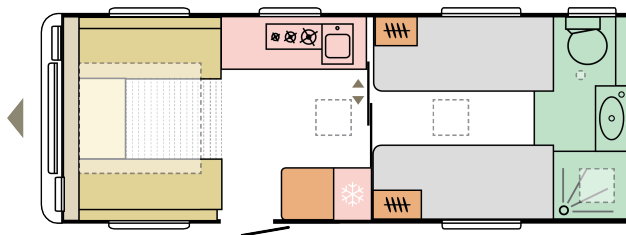

COLORADO

☀ DAY

☾ NIGHT

8260

total length
(including tow bar)
(mm)

2460

total width (mm)

2600

total height (mm)

1837

**(WITHOUT
ALL INC'
PACK)**

mass in running
order (miro-min, kg)

4

nr. of berths

For illustrative purposes only. Can show product and/or interior combinations which may not be available on all markets.

B. DIMENSIONS AND WEIGHTS

Total length (including tow bar) (mm)	8260
Body length (mm)	6908
Internal length (mm)	6193
Total width (mm)	2460
Internal width (mm)	2310
Total height (mm)	2600
Internal height (mm)	1950
Awning perimeter dimensions (body/chassis, cm)	1083/638
Flat roof length	4910
Mass of the unladen vehicle (kg)	1790 (WITHOUT ALL INC' PACK)
Mass in running order (MIRO-min, kg)	1837 (WITHOUT ALL INC' PACK)
All Inclusive Pack additional weight (kg)	54
Maximum technical permissible laden mass (MTPLM) (kg)	2000
Max loading weight (kg) with All Inclusive Pack weight deducted	109
Max nose weight	100
Floor, wall and roof total thickness (mm)	47/33/33
Floor, wall and roof insulation thickness (mm)	38/29/29