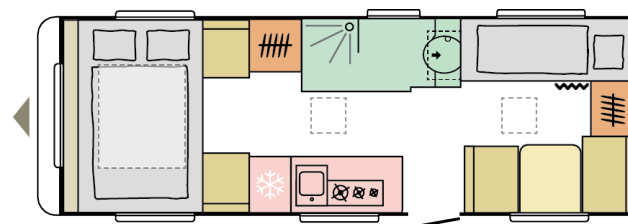

ALTEA 622 DK AVON

☀ DAY

🌙 NIGHT

8250

total length
(including tow bar)
(mm)

2299

total width (mm)

2580

total height (mm)

1412

**(without
All Inc'
Pack)**

mass in running
order (miro-min, kg)

6

nr. of berths

For illustrative purposes only. Can show product and/or interior combinations which may not be available on all markets.

B. DIMENSIONS AND WEIGHTS

Total length (including tow bar) (mm)	8250
Body length (mm)	6900
Internal length (mm)	6193
Total width (mm)	2299
Internal width (mm)	2170
Total height (mm)	2580
Internal height (mm)	1950
Awning perimeter dimensions (body/chassis, cm)	1077/637
Flat roof length	4910
Mass of the unladen vehicle (kg)	1385 (without All Inc' Pack)
Mass in running order (MIRO-min, kg)	1412 (without All Inc' Pack)
All Inclusive Pack additional weight (kg)	56
Maximum technical permissible laden mass (MTPLM) (kg)	1800
Minimal technically permissible laden mass (MTPLM-min, kg)	1650
Max loading weight (kg) with All Inclusive Pack weight deducted	182/332
Max nose weight	100
Floor, wall and roof total thickness (mm)	40/24/29
Floor, wall and roof insulation thickness (mm)	29/20/25