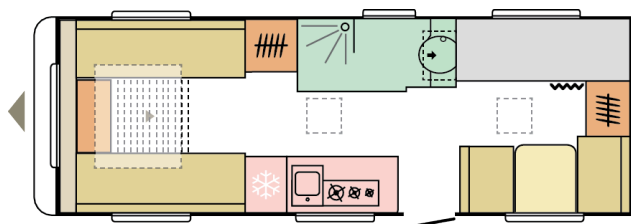

ALTEA 622 DK AVON

☀ DAY