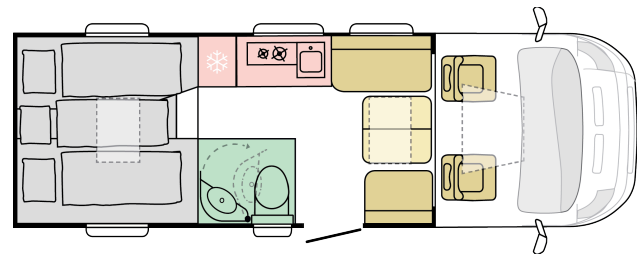

# COMPACT MAX DL

☀ DAY

☾ NIGHT

**7390**  
body length (mm)

**2170**  
total width (mm)

**2830**  
total height (mm)

**3090**  
**(WITHOUT ALL INCLUSIVE PACK)**

**2**  
nr. of berths

**4**  
nr. of seats

mass in running order (miro-min, kg)

**B. DIMENSIONS AND WEIGHTS**

For illustrative purposes only. Can show product and/or interior combinations which may not be available on all markets.

Body length (mm)	7390
Total width (mm)	2170
Total height (mm)	2830
Internal height (mm)	1980
Mass in running order (MIRO-min, kg)	3090 (WITHOUT ALL INCLUSIVE PACK)
All Inclusive Pack additional weight (kg)	106
Max authorised weight (kg)	4000 (WITH VW LUXURY PACK)
Max towing weight (kg)	2000
Max loading weight (kg) with All Inclusive Pack weight deducted	804 (WITH VW LUXURY PACK)
Wheel base (mm)	4490
Max number of homologated seats (incl. driver's seat)	4