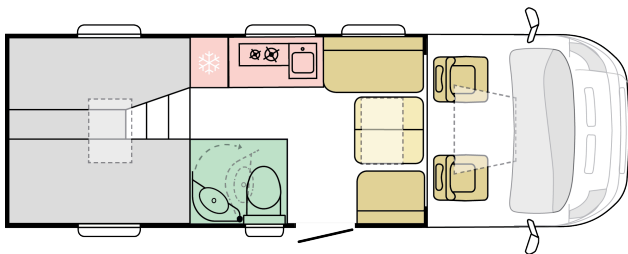

# COMPACT MAX DL

☀ DAY

☾ NIGHT

**7390**  
body length (mm)

**2170**  
total width (mm)

**2830**  
total height (mm)

**3090**  
**(WITHOUT ALL INCLUSIVE PACK)**

**2**  
nr. of berths

**4**  
nr. of seats

mass in running order (miro-min, kg)

**B. DIMENSIONS AND WEIGHTS**

For illustrative purposes only. Can show product and/or interior combinations which may not be available on all markets.

Body length (mm)	7390
Total width (mm)	2170
Total height (mm)	2830
Internal height (mm)	1980
Mass in running order (MIRO-min, kg)	3090 (WITHOUT ALL INCLUSIVE PACK)
All Inclusive Pack additional weight (kg)	106
Max authorised weight (kg)	4000 (WITH VW LUXURY PACK)
Max towing weight (kg)	2000
Max loading weight (kg) with All Inclusive Pack weight deducted	804 (WITH VW LUXURY PACK)
Wheel base (mm)	4490
Max number of homologated seats (incl. driver's seat)	4

Corner legs O

**E. BODY**

Side wall in aluminium	grey
Side wall skirtings in aluminium	X
External storage locker (right) - dimensions (cm)	80x119
External storage locker (left) - dimensions (cm)	58x119
Luggage compartment dimensions (W x L x H) box1//box2	will be added
Body construction COMPREX	X
Entrance door WITH window, mosquito net, dustbin, central locking, width 580 mm	X
Windows ACRYLIGHT	X
Roof light 700 x 500 mm in living space	X
Roof light 700 x 500 mm in bedroom	X
Roof light 280 x 280 in toilet	X
Panoramic window Polyplastic on the cap with opening and lining	X
Awning	ALL INCLUSIVE PACK
Entrance step with insulation and light	X
Reverse driving sensor	X
Polyester exterior floor covering	X
Third break light	X
Full LED MFL rear light Adria design	X