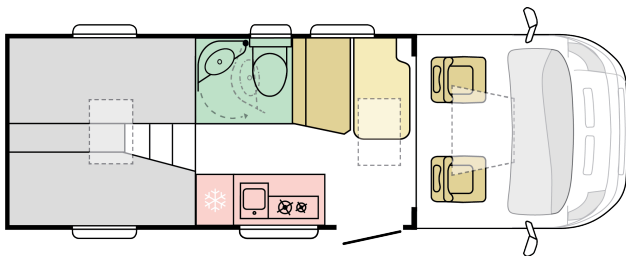

# COMPACT MAX SL

☀ DAY

☾ NIGHT

**6950**  
body length (mm)

**2170**  
total width (mm)

**2830**  
total height (mm)

**3019**  
**(WITHOUT ALL INCLUSIVE PACK)**

mass in running order (miro-min, kg)

**2**  
nr. of berths

**4**  
nr. of seats

**B. DIMENSIONS AND WEIGHTS**

For illustrative purposes only. Can show product and/or interior combinations which may not be available on all markets.

Body length (mm)	6950
Total width (mm)	2170
Total height (mm)	2830
Internal height (mm)	1980
Mass in running order (MIRO-min, kg)	3019 (WITHOUT ALL INCLUSIVE PACK)
All Inclusive Pack additional weight (kg)	106
Max authorised weight (kg)	3500
Max towing weight (kg)	2000
Max loading weight (kg) with All Inclusive Pack weight deducted	375
Wheel base (mm)	3640
Max number of homologated seats (incl. driver's seat)	4