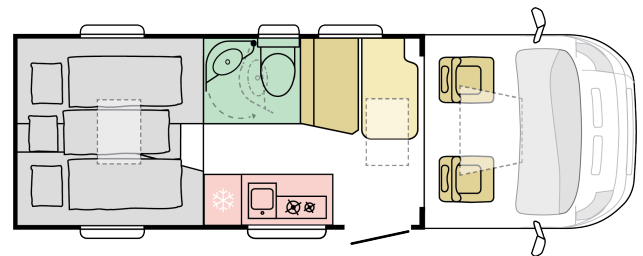

# COMPACT MAX SL

☀ DAY

☾ NIGHT

**6950**  
body length (mm)

**2170**  
total width (mm)

**2830**  
total height (mm)

**3019**  
**(WITHOUT ALL INCLUSIVE PACK)**

mass in running order (miro-min, kg)

**2**  
nr. of berths

**4**  
nr. of seats

**B. DIMENSIONS AND WEIGHTS**

For illustrative purposes only. Can show product and/or interior combinations which may not be available on all markets.

Body length (mm)	6950
Total width (mm)	2170
Total height (mm)	2830
Internal height (mm)	1980
Mass in running order (MIRO-min, kg)	3019 (WITHOUT ALL INCLUSIVE PACK)
All Inclusive Pack additional weight (kg)	106
Max authorised weight (kg)	3500
Max towing weight (kg)	2000
Max loading weight (kg) with All Inclusive Pack weight deducted	375
Wheel base (mm)	3640
Max number of homologated seats (incl. driver's seat)	4