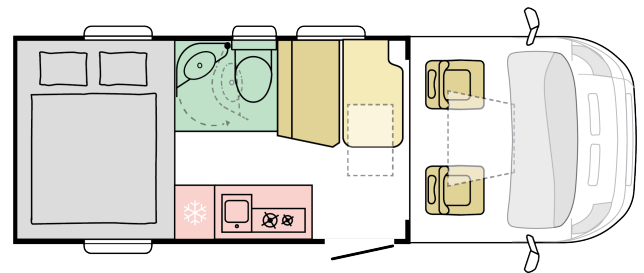

# COMPACT MAX SP

☀ DAY

🌙 NIGHT

**6460**  
body length (mm)

**2170**  
total width (mm)

**2830**  
total height (mm)

**2950**  
**(WITHOUT ALL INCLUSIVE PACK)**

mass in running order (miro-min, kg)

**2**  
nr. of berths

**4**  
nr. of seats

**B. DIMENSIONS AND WEIGHTS**

For illustrative purposes only. Can show product and/or interior combinations which may not be available on all markets.

Body length (mm)	6460
Total width (mm)	2170
Total height (mm)	2830
Internal height (mm)	1980
Mass in running order (MIRO-min, kg)	2950 (WITHOUT ALL INCLUSIVE PACK)
All Inclusive Pack additional weight (kg)	106
Max authorised weight (kg)	3500
Max towing weight (kg)	2000
Max loading weight (kg) with All Inclusive Pack weight deducted	444
Wheel base (mm)	3640
Max number of homologated seats (incl. driver's seat)	4