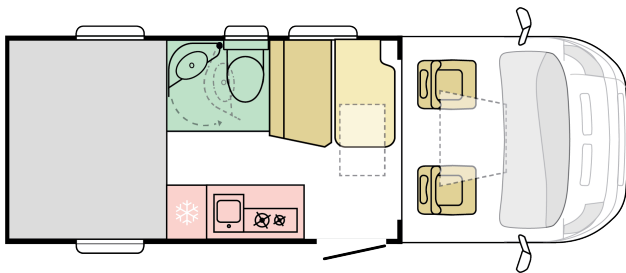

# COMPACT MAX SP

☀ DAY

🌙 NIGHT

**6460**  
body length (mm)

**2170**  
total width (mm)

**2830**  
total height (mm)

**2950**  
**(WITHOUT ALL INCLUSIVE PACK)**

mass in running order (miro-min, kg)

**2**  
nr. of berths

**4**  
nr. of seats

**B. DIMENSIONS AND WEIGHTS**

For illustrative purposes only. Can show product and/or interior combinations which may not be available on all markets.

Body length (mm)	6460
Total width (mm)	2170
Total height (mm)	2830
Internal height (mm)	1980
Mass in running order (MIRO-min, kg)	2950 (WITHOUT ALL INCLUSIVE PACK)
All Inclusive Pack additional weight (kg)	106
Max authorised weight (kg)	3500
Max towing weight (kg)	2000
Max loading weight (kg) with All Inclusive Pack weight deducted	444
Wheel base (mm)	3640
Max number of homologated seats (incl. driver's seat)	4

Corner legs O

**E. BODY**

Side wall in aluminium	grey
Side wall skirtings in aluminium	X
External storage locker (right) - dimensions (cm)	58x110
External storage locker (left) - dimensions (cm)	58x110
Luggage compartment dimensions (W x L x H) box1//box2	will be added
Body construction COMPREX	X
Entrance door WITH window, mosquito net, dustbin, central locking, width 580 mm	X
Windows ACRYLIGHT	X
Roof light 700 x 500 mm in living space	X
Roof light 700 x 500 mm in bedroom	X
Roof light 280 x 280 in toilet	X
Panoramic window Polyplastic on the cap with opening and lining	X
Awning	ALL INCLUSIVE PACK
Entrance step with insulation and light	X
Reverse driving sensor	X
Polyester exterior floor covering	X
Third break light	X
Full LED MFL rear light Adria design	X