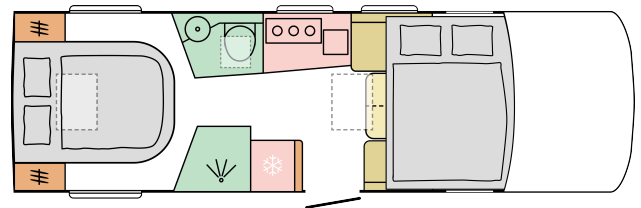

SUPERSONIC 780 DC

☀ DAY

☾ NIGHT

7830

body length (mm)

2305

total width (mm)

3200

total height (mm)

3520

**(without
All Inc'
Pack)**

mass in running
order (miro-min, kg)

4

nr. of berths

4

nr. of seats

B. DIMENSIONS AND WEIGHTS

Body length (mm)	7830
Total width (mm)	2305
Total height (mm)	3200
Internal height (mm)	2040
Mass in running order (MIRO-min, kg)	3520 (without All Inc' Pack)
All Inclusive Pack additional weight (kg)	251
Max authorised weight (kg)	4500
Max towing weight (kg)	1380 (The Gross Train Weight is 5880 and the max trailer weight is 2000)
Max loading weight (kg) with All Inclusive Pack weight deducted	729
Wheel base (mm)	4300
Max number of homologated seats (incl. driver's seat)	4