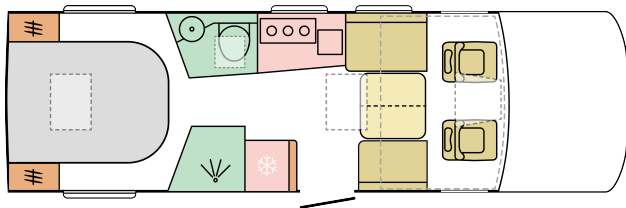

SUPERSONIC 780 DC

☀ DAY

☾ NIGHT

7830

body length (mm)

2305

total width (mm)

3200

total height (mm)

3520

**(without
All Inc'
Pack)**

mass in running
order (miro-min, kg)

4

nr. of berths

4

nr. of seats

B. DIMENSIONS AND WEIGHTS

Body length (mm)	7830
Total width (mm)	2305
Total height (mm)	3200
Internal height (mm)	2040
Mass in running order (MIRO-min, kg)	3520 (without All Inc' Pack)
All Inclusive Pack additional weight (kg)	251
Max authorised weight (kg)	4500
Max towing weight (kg)	1380 (The Gross Train Weight is 5880 and the max trailer weight is 2000)
Max loading weight (kg) with All Inclusive Pack weight deducted	729
Wheel base (mm)	4300
Max number of homologated seats (incl. driver's seat)	4

E. BODY

Side wall in aluminium	grey
Bodywork of polyester	grey
Side wall skirtings in aluminium	X
External storage locker (right) - dimensions (cm)	85x110
External storage locker (left) - dimensions (cm)	85x110
Luggage compartment dimensions (W x L x H) box1//box2	214x83/110x16/105
Body construction COMPREX	X
Technical double floor	X
Entrance door WITH window, mosquito net, dustbin, central locking, width 650 mm	X
Windows Polyplastic Vista (PIUMA)	X
Roof light 700 x 500 mm in living space with lining	X
Roof light 400 X 400 in passage between kitchen and toilet	X
Roof light 700 x 500 mm in bedroom	X
Roof light 400 x 400 mm in toilet	X