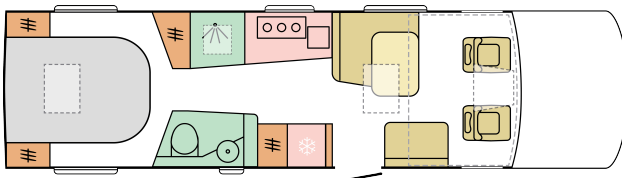

## SUPERSONIC 890 LC

☀ DAY

🌙 NIGHT

**8900**

body length (mm)

**2305**

total width (mm)

**3200**

total height (mm)

**4020**

**(without  
All Inc'  
Pack)**

mass in running  
order (miro-min, kg)

**4**

nr. of berths

**4**

nr. of seats

Date: 27.07.2024

For illustrative purposes only. Can show product and/or interior combinations not available on the market.

**B. DIMENSIONS AND WEIGHTS**

---

Body length (mm)	8900
Total width (mm)	2305
Total height (mm)	3200
Internal height (mm)	2040
Mass in running order (MIRO-min, kg)	4020 (without All Inc' Pack)
All Inclusive Pack additional weight (kg)	229
Max authorised weight (kg)	5500
Max towing weight (kg)	380 (The Gross Train Weight is 5880 and the max trailer weight is 2000)
Max loading weight (kg) with All Inclusive Pack weight deducted	1251
Wheel base (mm)	4800
Max number of homologated seats (incl. driver's seat)	4

## E. BODY

Side wall in aluminium	grey
Bodywork of polyester	grey
Side wall skirtings in aluminium	X
External storage locker (right) - dimensions (cm)	85X120
External storage locker (left) - dimensions (cm)	85X120
Luggage compartment dimensions (W x L x H) box1//box2	214x83/110x16/105
Body construction COMPREX	X
Technical double floor	X
Entrance door WITH window, mosquito net, dustbin, central locking, width 650 mm	X
Windows Polyplastic Vista (PIUMA)	X
Roof light 700 x 500 mm in living space with lining	X
Roof light 400 X 400 in passage between kitchen and toilet	X
Roof light 700 x 500 mm in bedroom	X
Roof light 400 x 400 mm in toilet	X
Roof light 400 x 400 mm in shower cabin	X
Panoramic window above pull down bed	X
Gas bottle compartment, integrated 2x 11 kg	ALL INC' PACK