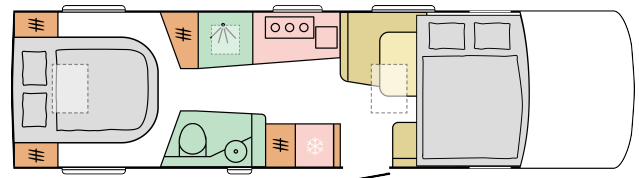

## SUPERSONIC 890 LC

☀ DAY

🌙 NIGHT

**8900**

body length (mm)

**2305**

total width (mm)

**3200**

total height (mm)

**4020**

**(without  
All Inc'  
Pack)**

mass in running  
order (miro-min, kg)

**4**

nr. of berths

**4**

nr. of seats

Date: 27.07.2024

For illustrative purposes only. Can show product and/or interior combinations not available on the market.

**B. DIMENSIONS AND WEIGHTS**

---

Body length (mm)	8900
Total width (mm)	2305
Total height (mm)	3200
Internal height (mm)	2040
Mass in running order (MIRO-min, kg)	4020 (without All Inc' Pack)
All Inclusive Pack additional weight (kg)	229
Max authorised weight (kg)	5500
Max towing weight (kg)	380 (The Gross Train Weight is 5880 and the max trailer weight is 2000)
Max loading weight (kg) with All Inclusive Pack weight deducted	1251
Wheel base (mm)	4800
Max number of homologated seats (incl. driver's seat)	4

## E. BODY

Side wall in aluminium	grey
Bodywork of polyester	grey
Side wall skirtings in aluminium	X
External storage locker (right) - dimensions (cm)	85X120
External storage locker (left) - dimensions (cm)	85X120
Luggage compartment dimensions (W x L x H) box1//box2	214x83/110x16/105
Body construction COMPREX	X
Technical double floor	X
Entrance door WITH window, mosquito net, dustbin, central locking, width 650 mm	X
Windows Polyplastic Vista (PIUMA)	X
Roof light 700 x 500 mm in living space with lining	X
Roof light 400 X 400 in passage between kitchen and toilet	X
Roof light 700 x 500 mm in bedroom	X
Roof light 400 x 400 mm in toilet	X
Roof light 400 x 400 mm in shower cabin	X
Panoramic window above pull down bed	X
Gas bottle compartment, integrated 2x 11 kg	ALL INC' PACK